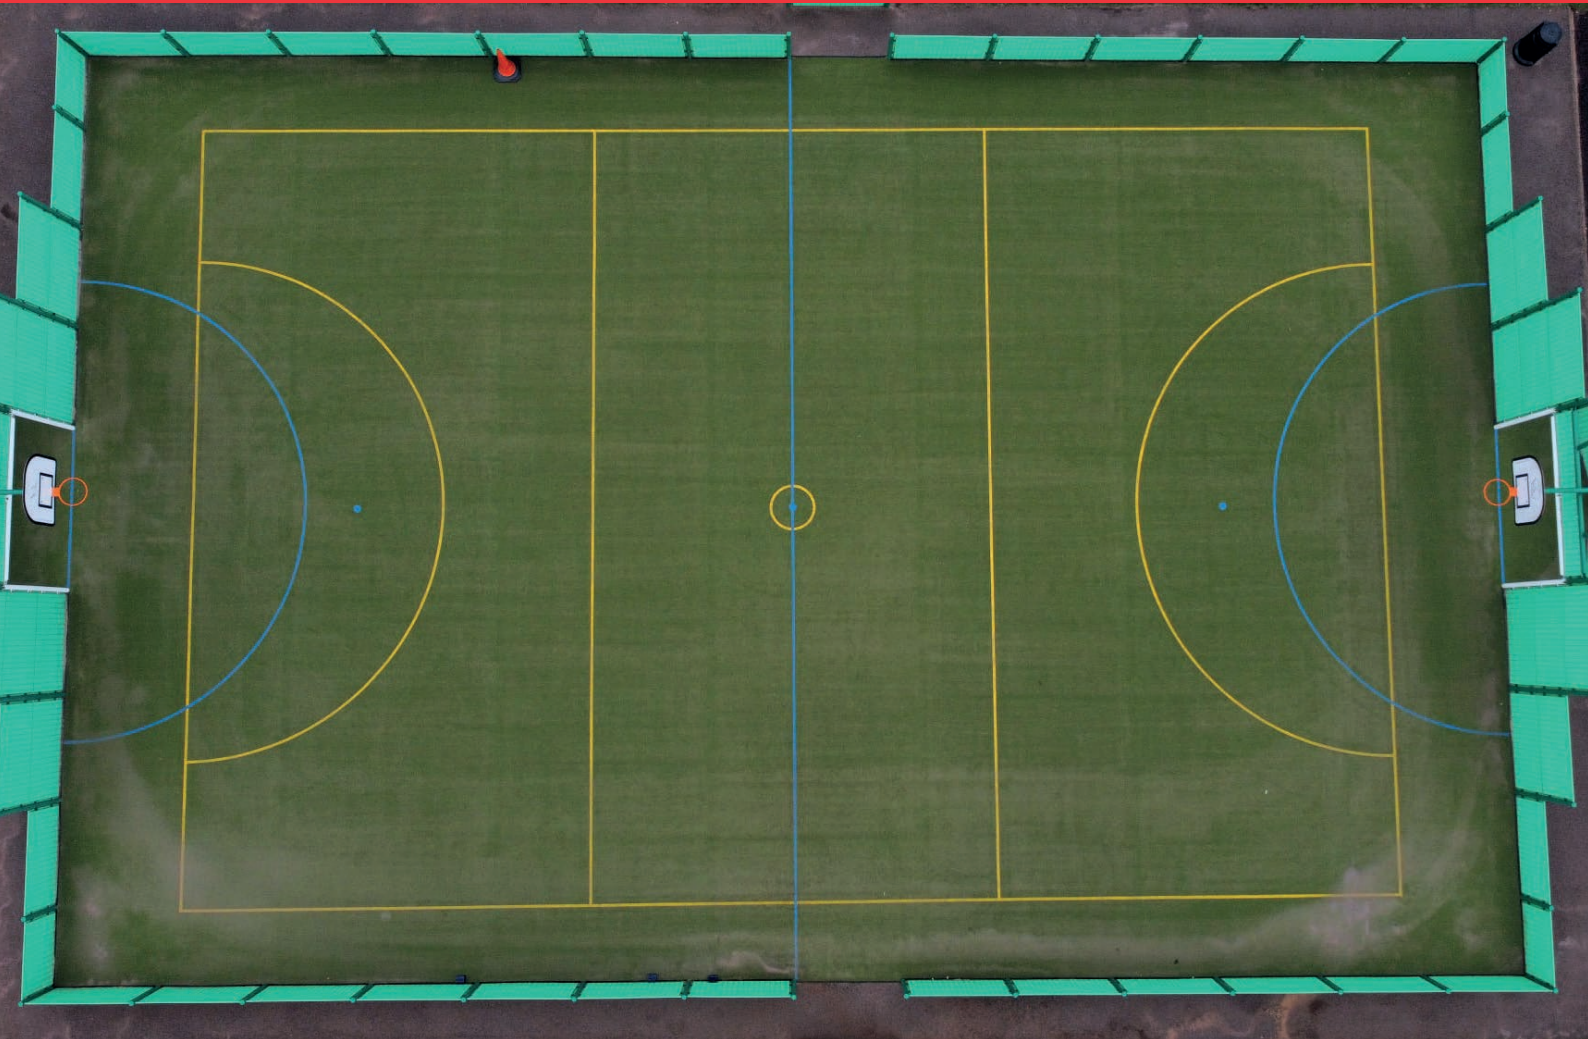

Working with installation partners, Bradley Surfacing Systems, converting the old tarmac pitches into a more suitable surface was a straightforward process. Having previously installed Playrite surfaces on similar projects, the team opted to install Playrite’s Matchplay 2, an artificial grass surface specifically designed for multi-use game areas in schools. Renowned as Playrite’s most popular sports surface, Matchplay 2 offers exceptional versatility, accommodating a wide range of sports and activities.

The installation involved meticulous planning and precise execution to ensure that the new surface met the school’s requirements.

The tarmac was prepared by thoroughly cleaning and leveling the area, providing a smooth and stable foundation for the artificial grass to be laid on top of, reducing the need for major groundwork. Any necessary repairs or adjustments were made to the underlying surface to ensure optimal performance and durability.

Once the groundwork was completed, the installation team carefully rolled out and secured the Playrite Matchplay 2 artificial grass.

This process involved accurately measuring and cutting the grass to fit the designated area, ensuring a seamless and professional finish. The edges were neatly trimmed and secured to prevent any shifting or movement over time.

For further information on Playrite’s range, contact us now:

playrite.co.uk | +44(0)1924 412488 | info@playrite.co.uk

Playrite's Matchplay 2 artificial grass surface provides an ideal playing environment for various sports, such as football, hockey, tennis, and more. Its durable and high-quality composition ensures excellent performance, shock absorption, and traction, allowing students to fully engage in their chosen activities while minimising the risk of injuries.